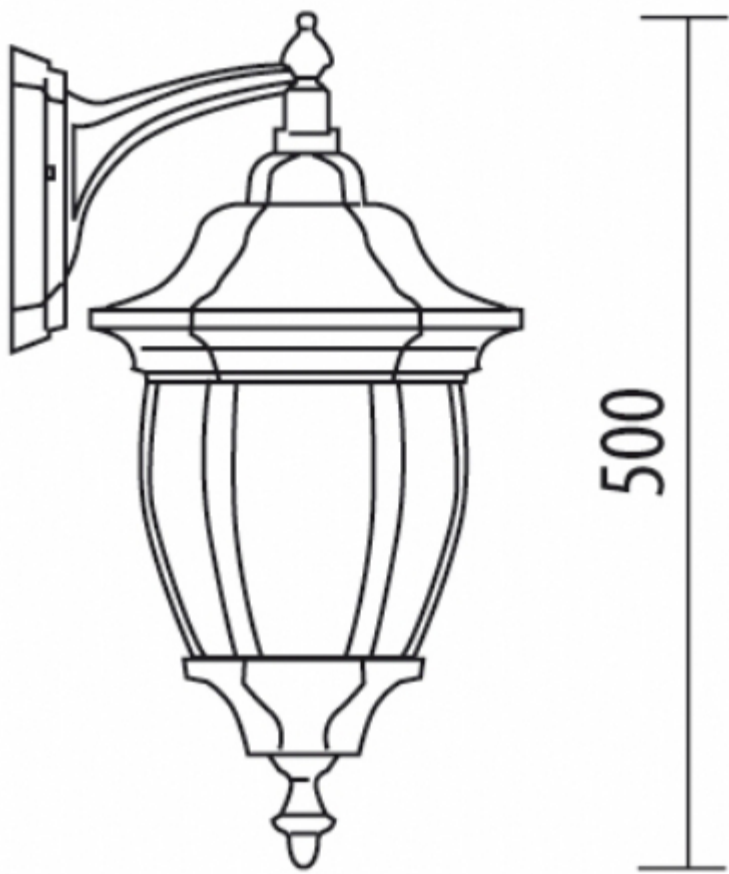

240

500

280

DURALITE SRL

Via Brescia, 77 - 25065 Lumezzane (Bs) - Italy Tel. +39 030 871421 Fax +39 030 8976364 - info@duralite.it - www.duralite.it