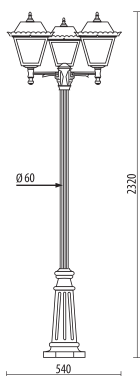

CODE	DESCRIPTION	LAMP	VOLUME	ENERGY CLASS	COLOR
DB.0379	D.7020/DP190/3/F6/BLK	E27 - max 60W	0,18	A > D	■
DB.0271	D.7020/PLEN/BLK	E27 - max 60W	0,06	A > D	■
DB.0169	D.7020/LE/BLK	E27 - max 60W	0,025	A > D	■

Available hand shaded colors: black-rust (BLK-RST), black-green (BLK-GRN), black-gold (BLK-GLD), black-silver (BLK-SLV)