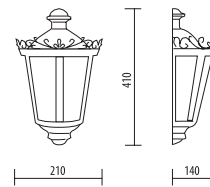

CODE	DESCRIPTION	LAMP	VOLUME	ENERGY CLASS	COLOR
DB.0192	D.700/S/BLK	E27 - max 60W	0,25	A > D	■
DB.0258	D.700/S/WHT	E27 - max 60W	0,25	A > D	□
DB.0104	D.700/A/BLK	E27 - max 60W	0,25	A > D	■
DB.0262	D.700/A/WHT	E27 - max 60W	0,25	A > D	□

Available hand shaded colors: black-rust (BLK-RST), black-green (BLK-GRN), black-gold (BLK-GLD), black-silver (BLK-SLV), white-gold (WHT-GLD)