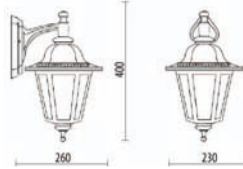

CODE	DESCRIPTION	LAMP	VOLUME	ENERGY CLASS	COLOR
DB.0281	D.8100/STL-SPL/BLK	E27 - max 60W	0,025	A D	■
DB.0314	D.8100/STL-SPL/WHT	E27 - max 60W	0,025	A D	□
DB.0295	D.8100/S/BLK	E27 - max 60W	0,025	A D	■
DB.0315	D.8100/S/WHT	E27 - max 60W	0,025	A D	□

Available hand shaded colors: black-rust (BLK-RST), black-green (BLK-GRN), black-gold (BLK-GLD), black-silver (BLK-SLV), white-gold (WHT-GLD)