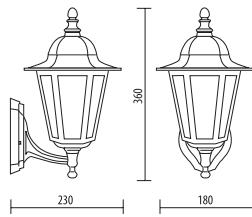

CODE	DESCRIPTION	LAMP	VOLUME	ENERGY CLASS	COLOR
DB.0409	D.7030/STLL/BLK	E27 - max 60W	0,02	A D	■
DB.0387	D.7030/SPLL/BLK	E27 - max 60W	0,02	A D	■

Available hand shaded colors: black-rust (BLK-RST), black-green (BLK-GRN), black-gold (BLK-GLD), black-silver (BLK-SLV)