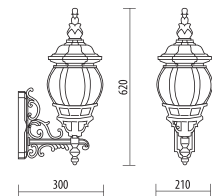

CODE	DESCRIPTION	LAMP	VOLUME	ENERGY CLASS	COLOR
DB.0353	D.577/M/STL/BLK	E27 - max 60W	0,035	A > D	■
DB.0354	D.577/M/SPL/BLK	E27 - max 60W	0,035	A > D	■
DB.0001	D.577/M/STBA/BLK	E27 - max 60W	0,05	A > D	■

Available hand shaded colors: black-rust (BLK-RST), black-green (BLK-GRN), black-gold (BLK-GLD), black-silver (BLK-SLV)