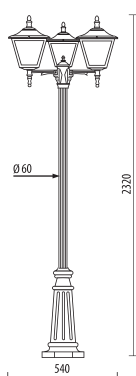

CODE	DESCRIPTION	LAMP	VOLUME	ENERGY CLASS	COLOR
DB.0570	D.7025/DP190/3/F6/BLK	E27 - max 60W	0,18	A > D	■
DB.0571	D.7025/PLEN/BLK	E27 - max 60W	0,06	A > D	■
DB.0574	D.7025/LE/BLK	E27 - max 60W	0,025	A > D	■

Available hand shaded colors: black-rust (BLK-RST), black-green (BLK-GRN), black-gold (BLK-GLD), black-silver (BLK-SLV)