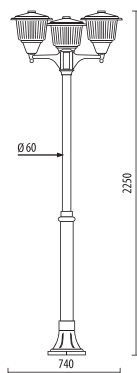

Fixing kit included.

Suitable for outdoor use: garden, court, porch, residential area, walkway, park, small square

ANDROMEDA/P185/3/F5/BLK

ANDROMEDA/P185/1/BLK

ANDROMEDA/P110L/BLK

CODE	DESCRIPTION	LAMP	VOLUME	ENERGY CLASS	COLOR
DB.0907	ANDROMEDA/P185/3/F5/BLK	E27 - max 60W	0,25	A > D	■
DB.0210	ANDROMEDA/P185/1/BLK	E27 - max 60W	0,15	A > D	■
DB.0787	ANDROMEDA/P110L/BLK	E27 - max 60W	0,09	A > D	■