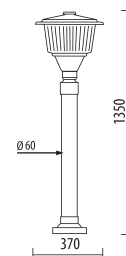

CODE	DESCRIPTION	LAMP	VOLUME	ENERGY CLASS	COLOR
DB.0907	ANDROMEDA/P185/3/F5/BLK	E27 - max 60W	0,25	A > D	■
DB.0210	ANDROMEDA/P185/1/BLK	E27 - max 60W	0,15	A > D	■
DB.0787	ANDROMEDA/P110L/BLK	E27 - max 60W	0,09	A > D	■

Colors available: black (BLK), white (WHT), anthracite (ANT), metal silver (MTL-SLV)

FIXING
KIT
INCLUDED

IP44

U.V.
RESISTANT