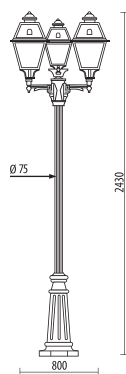

CODE	DESCRIPTION	LAMP	VOLUME	ENERGY CLASS	COLOR
DB.0434	A.1780/P191/3/F5/BLK	E27 - max 60W	0,30	A > D	■
DB.1213	A.1780/P112ESA/BLK	E27 - max 60W	0,15	A > D	■
DB.0392	A.1780/LE/BLK	E27 - max 60W	0,055	A > D	■

Colors available: black (BLK), white (WHT), anthracite (ANT), metal silver (MTL-SLV)

IP44