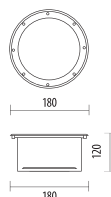

LIGHT UP

Recessed lighting fixture for floor or ground fixing with body in die-cast aluminium with recessed box in reinforced thermoplastic.

Outer frame in stainless steel 4 mm, diffuser in tempered glass 10 mm, silicon rubber gasket, reflector in polished aluminium.

Suitable for outdoor use: garden, court, porch, walkway, stair

35023

35031

35033

CODE	DESCRIPTION	LAMP	VOLUME	ENERGY CLASS
35023	LT.35023/R	LED 8W -580 lm	0,001	A>D
35031	LT.35031/R	LED 12W -1100 lm	0,002	A>D
35033	LT.35033/R	LED 12,5W - 650 lm	0,003	A>D