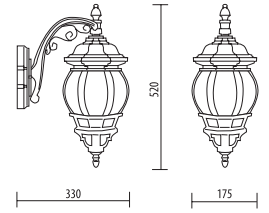

CODE	DESCRIPTION	LAMP	VOLUME	ENERGY CLASS	COLOR
DB.0054	D.577/P/STL/BLK	E27 - max 60W	0,025	A D	■
DB.0053	D.577/P/SPL/BLK	E27 - max 60W	0,025	A D	■
DB.0046	D.577/P/STR/BLK	E27 - max 60W	0,035	A D	■
DB.0045	D.577/P/SPR/BLK	E27 - max 60W	0,035	A D	■

Available hand shaded colors: black-rust (BLK-RST), black-green (BLK-GRN), black-gold (BLK-GLD), black-silver (BLK-SLV)

LED Available on request with LED 10W-950lm-4000K

FIXING KIT INCLUDED

IP44

CE

U.V. RESISTANT

♻️

♻️

♻️

♻️

♻️

♻️

♻️