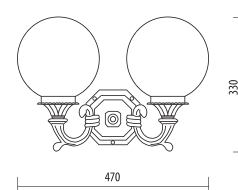

Colors available: black (BLK), white (WHT), anthracite (ANT), metal silver (MTL-SLV)

A.0107

MEDIUM SIZE

A.0107/ST/20/WHT/OP

A.0107/STN/25/WHT/OP

A.0107/ST/20/2/WHT/OP

CODE	DESCRIPTION	LAMP	VOLUME	ENERGY CLASS	COLOR
DB.0481	A.0107/ST/20/WHT/OP	E27 - max 60W	0,020	A > D	<input type="checkbox"/>
DB.0215	A.0107/STN/25/WHT/OP	E27 - max 60W	0,025	A > D	<input type="checkbox"/>
DB.0482	A.0107/ST/20/2/WHT/OP	E27 - max 60W	0,035	A > D	<input type="checkbox"/>