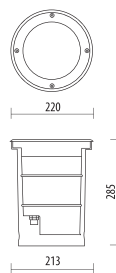

LIGHT UP

35008