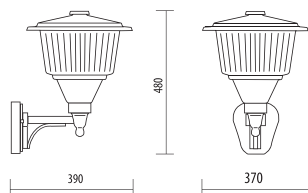

CODE	DESCRIPTION	LAMP	VOLUME	ENERGY CLASS	COLOR
DB.0582	ANDROMEDA/WB/BLK	E27 - max 60W	0,055	A>D	■

Colors available: black (BLK), white (WHT), anthracite (ANT), metal silver (MTL-SLV)

A.9002

MEDIUM SIZE

Light fitting for wall or ground fixing with medium size lantern and arm/base in die-cast aluminium; diffuser in polycarbonate UV stabilized.
 Post in die-cast aluminium and extruded aluminium.
 Available with copper lid.
 Fixing kit included.
 Suitable for outdoor use: garden, court, porch, residential area, walkway, park, small square