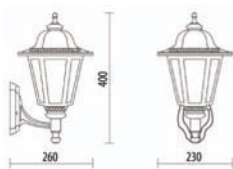

CODE	DESCRIPTION	LAMP	VOLUME	ENERGY CLASS	COLOR
DB.0281	D.8100/STL-SPL/BLK	E27 - max 60W	0,025	A D	■
DB.0314	D.8100/STL-SPL/WHT	E27 - max 60W	0,025	A D	□
DB.0295	D.8100/S/BLK	E27 - max 60W	0,025	A D	■
DB.0315	D.8100/S/WHT	E27 - max 60W	0,025	A D	□

Available hand shaded colors: black-rust (BLK-RST), black-green (BLK-GRN), black-gold (BLK-GLD), black-silver (BLK-SLV), white-gold (WHT-GLD)