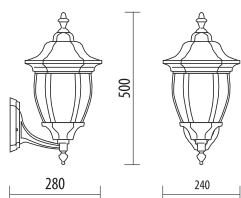

CODE	DESCRIPTION	LAMP	VOLUME	ENERGY CLASS	COLOR
DB.0515	A.587/STL/BLK	E27 - max 60W	0,03	A D	■
DB.0516	A.587/SPL/BLK	E27 - max 60W	0,03	A D	■

Colors available: black (BLK), white (WHT), anthracite (ANT), metal silver (MTL-SLV)