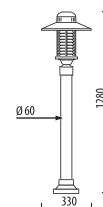

CODE	DESCRIPTION	LAMP	VOLUME	ENERGY CLASS	COLOR
DB.0393	A.9005/P185/3/F5/MTL-SLV	E27 - max 60W	0,25	A D	■
DB.0436	A.9005/P185/1/MTL-SLV	E27 - max 60W	0,10	A D	■
DB.0601	A.9005/P110L/MTL-SLV	E27 - max 60W	0,09	A D	■

Colors available: black (BLK), white (WHT), anthracite (ANT), metal silver (MTL-SLV)

IP44

U.V.

RESISTANT