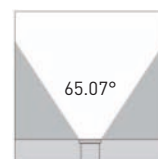

LIGHT UP

35008

35021

35024

CODE	DESCRIPTION	LAMP	VOLUME	ENERGY CLASS
35008	LT.35008/R	E27 - max 100W	0,015	A>D
35021	LT.35021/R	Rx7s - MH 150W	0,03	A>D
35024	LT.35024/R	Rx7s - MH 150W	0,010	A>D