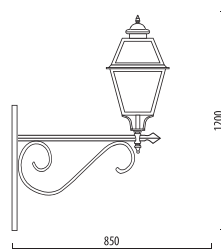

CODE	DESCRIPTION	LAMP	VOLUME	ENERGY CLASS	COLOR
DB.0536	A.677GIG/P12B/1/BLK	E27 - max 100W	0,90	A > D	■
DB.1224	A.677GIG/B11N/BLK	E27 - max 100W	0,60	A > D	■

Available with METAL HALIDE or SODIUM

IP65

U.V.
RESISTANT