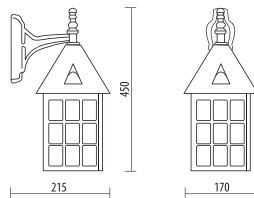

CODE	DESCRIPTION	LAMP	VOLUME	ENERGY CLASS	COLOR
DB.0198	D.7016/STP/BLK	E27 - max 60W	0,020	A > D	■
DB.0006	D.7016/SPP/BLK	E27 - max 60W	0,020	A > D	■
DB.0067	D.7016/S/BLK	E27 - max 60W	0,025	A > D	■

Available hand shaded colors: black-rust (BLK-RST), black-green (BLK-GRN), black-gold (BLK-GLD), black-silver (BLK-SLV)