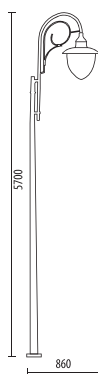

LAMPARA

BIG SIZE

Light fitting for wall or ground fixing with arm in extruded aluminium; cone in opal PMMA.
Post in extruded aluminium.
Fixing kit included.
Suitable for outdoor use: garden, court, porch, residential area, walkway, park, square.

ALUMINIUM

LAMPARA/B25/BLK/OP

CODE	DESCRIPTION	LAMP	VOLUME	ENERGY CLASS	COLOR
DB.0658	LAMPARA/AL45/B25/BLK/OP	E27 - max 100W	1,00	A > D	■
DB.0657	LAMPARA/B25/BLK/OP	E27 - max 100W	0,60	A > D	■

Available with METAL HALIDE or SODIUM