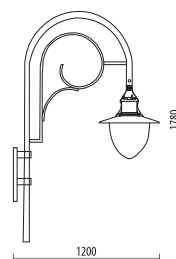

LAMPARA

BIG SIZE

Light fitting for wall or ground fixing with arm in extruded aluminium; cone in opal PMMA.
Post in extruded aluminium.
Fixing kit included.
Suitable for outdoor use: garden, court, porch, residential area, walkway, park, square.

ALUMINIUM

LAMPARA/B25/BLK/OP

CODE	DESCRIPTION	LAMP	VOLUME	ENERGY CLASS	COLOR
DB.0658	LAMPARA/AL45/B25/BLK/OP	E27 - max 100W	1,00	A > D	■
DB.0657	LAMPARA/B25/BLK/OP	E27 - max 100W	0,60	A > D	■

Available with METAL HALIDE or SODIUM