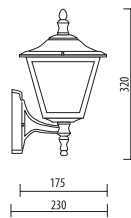

CODE	DESCRIPTION	LAMP	VOLUME	ENERGY CLASS	COLOR
DB.0386	D.7010/STLL/BLK	E27 - max 60W	0,02	A > D	■
DB.0399	D.7010/SPLL/BLK	E27 - max 60W	0,02	A > D	■
DB.0085	D.7010/STP/BLK	E27 - max 60W	0,02	A > D	■
DB.0084	D.7010/SPP/BLK	E27 - max 60W	0,02	A > D	■
DB.0086	D.7010/S/BLK	E27 - max 60W	0,02	A > D	■

Available hand shaded colors: black-rust (BLK-RST), black-green (BLK-GRN), black-gold (BLK-GLD), black-silver (BLK-SLV)

IP44