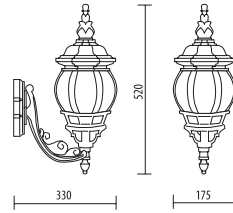

CODE	DESCRIPTION	LAMP	VOLUME	ENERGY CLASS	COLOR
DB.0054	D.577/P/STL/BLK	E27 - max 60W	0,025	A D	■
DB.0053	D.577/P/SPL/BLK	E27 - max 60W	0,025	A D	■
DB.0046	D.577/P/STR/BLK	E27 - max 60W	0,035	A D	■
DB.0045	D.577/P/SPR/BLK	E27 - max 60W	0,035	A D	■

Available hand shaded colors: black-rust (BLK-RST), black-green (BLK-GRN), black-gold (BLK-GLD), black-silver (BLK-SLV)

LED Available on request with LED 10W-950lm-4000K

FIXING KIT INCLUDED

IP44

CE

U.V. RESISTANT

♻️

♻️

♻️

♻️

♻️

♻️

♻️