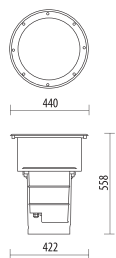

LIGHT UP

35008

35021

35024

CODE	DESCRIPTION	LAMP	VOLUME	ENERGY CLASS
35008	LT.35008/R	E27 - max 100W	0,015	A>D
35021	LT.35021/R	Rx7s - MH 150W	0,03	A>D
35024	LT.35024/R	Rx7s - MH 150W	0,010	A>D