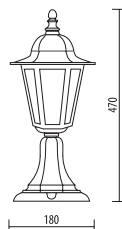

CODE	DESCRIPTION	LAMP	VOLUME	ENERGY CLASS	COLOR
DB.0231	D.7030/PLEN/BLK	E27 - max 60W	0,02	A D	■
DB.0138	D.7030/LE/BLK	E27 - max 60W	0,02	A D	■
DB.0232	D.7030/LT/BLK	E27 - max 60W	0,02	A D	■

Available hand shaded colors: black-rust (BLK-RST), black-green (BLK-GRN), black-gold (BLK-GLD), black-silver (BLK-SLV)