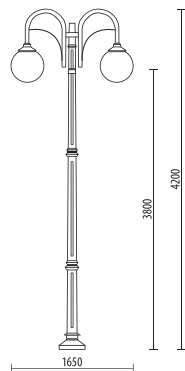

CODE	DESCRIPTION	LAMP	VOLUME	ENERGY CLASS	COLOR
DB.1223	MG5/FORUM2/40/2/BLK/OP	E27 - max 100W	0,80	A > D	■

Available on request with METAL HALIDE or SODIUM.