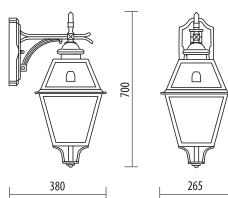

CODE	DESCRIPTION	LAMP	VOLUME	ENERGY CLASS	COLOR
DB.0391	A.1780/STA/BLK	E27 - max 60W	0,055	A > D	■
DB.0433	A.1780/SPA/BLK	E27 - max 60W	0,055	A > D	■
DB.0432	A.1780/S/BLK	E27 - max 60W	0,055	A > D	■

Colors available: black (BLK), white (WHT), anthracite (ANT), metal silver (MTL-SLV)