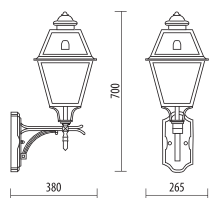

CODE	DESCRIPTION	LAMP	VOLUME	ENERGY CLASS	COLOR
DB.0391	A.1780/STA/BLK	E27 - max 60W	0,055	A > D	■
DB.0433	A.1780/SPA/BLK	E27 - max 60W	0,055	A > D	■
DB.0432	A.1780/S/BLK	E27 - max 60W	0,055	A > D	■

Colors available: black (BLK), white (WHT), anthracite (ANT), metal silver (MTL-SLV)