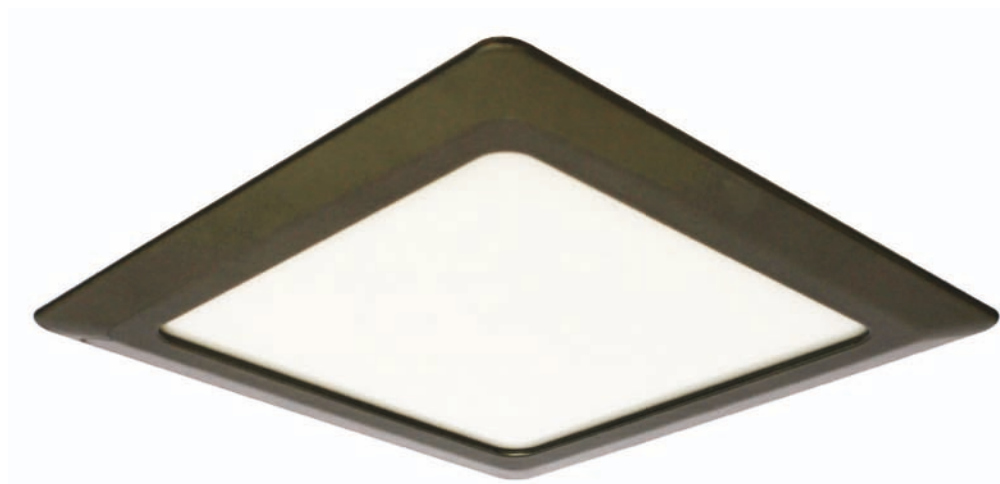

Body in die-cast aluminum painted in thermosetting polyester powder, diffuser in PMMA with high power LED 25W.

Suitable for restaurant, living room, residential home, shopping center, showroom.

ALUMINIUM