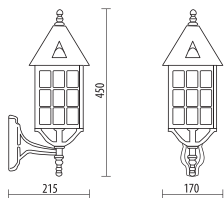

CODE	DESCRIPTION	LAMP	VOLUME	ENERGY CLASS	COLOR
DB.0198	D.7016/STP/BLK	E27 - max 60W	0,020	A > D	■
DB.0006	D.7016/SPP/BLK	E27 - max 60W	0,020	A > D	■
DB.0067	D.7016/S/BLK	E27 - max 60W	0,025	A > D	■

Available hand shaded colors: black-rust (BLK-RST), black-green (BLK-GRN), black-gold (BLK-GLD), black-silver (BLK-SLV)