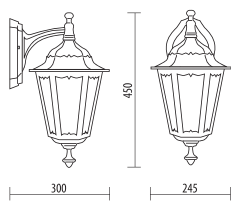

CODE	DESCRIPTION	LAMP	VOLUME	ENERGY CLASS	COLOR
DB.0014	D.8302/STL/BLK	E27 - max 60W	0,025	A D	■
DB.0013	D.8302/SPL/BLK	E27 - max 60W	0,025	A D	■
DB.0255	D.8302/STBA/BLK	E27 - max 60W	0,035	A D	■
DB.0141	D.8302/S/BLK	E27 - max 60W	0,025	A D	■

Available hand shaded colors: black-rust (BLK-RST), black-green (BLK-GRN), black-gold (BLK-GLD), black-silver (BLK-SLV)