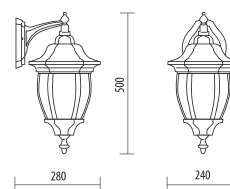

CODE	DESCRIPTION	LAMP	VOLUME	ENERGY CLASS	COLOR
DB.0515	A.587/STL/BLK	E27 - max 60W	0,03	A D	■
DB.0516	A.587/SPL/BLK	E27 - max 60W	0,03	A D	■

Colors available: black (BLK), white (WHT), anthracite (ANT), metal silver (MTL-SLV)