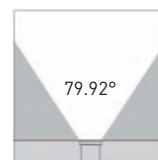

LIGHT UP

35008