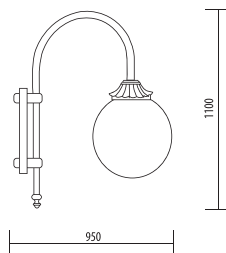

CODE	DESCRIPTION	LAMP	VOLUME	ENERGY CLASS	COLOR
DB.1046	A.0107GIG/B24/40/BLK/OP	E27 - max 100W	0,30	A > D	■

Available with METAL HALIDE or SODIUM