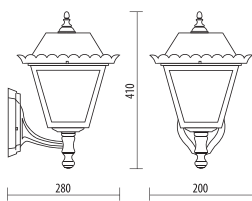

CODE	DESCRIPTION	LAMP	VOLUME	ENERGY CLASS	COLOR
DB.0167	D.7020/STL/BLK	E27 - max 60W	0,025	A > D	■
DB.0168	D.7020/SPL/BLK	E27 - max 60W	0,025	A > D	■
DB.0383	D.7020/S/BLK	E27 - max 60W	0,025	A > D	■

Available hand shaded colors: black-rust (BLK-RST), black-green (BLK-GRN), black-gold (BLK-GLD), black-silver (BLK-SLV)