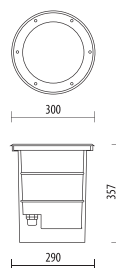

LIGHT UP

35008

35021

35024

CODE	DESCRIPTION	LAMP	VOLUME	ENERGY CLASS
35008	LT.35008/R	E27 - max 100W	0,015	A>D
35021	LT.35021/R	Rx7s - MH 150W	0,03	A>D
35024	LT.35024/R	Rx7s - MH 150W	0,010	A>D