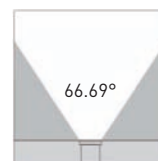

LIGHT UP

35008

35021

35024

CODE	DESCRIPTION	LAMP	VOLUME	ENERGY CLASS
35008	LT.35008/R	E27 - max 100W	0,015	A>D
35021	LT.35021/R	Rx7s - MH 150W	0,03	A>D
35024	LT.35024/R	Rx7s - MH 150W	0,010	A>D