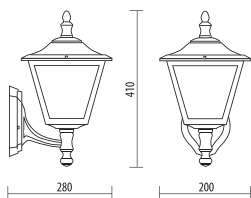

CODE	DESCRIPTION	LAMP	VOLUME	ENERGY CLASS	COLOR
DB.0572	D.7025/STL/BLK	E27 - max 60W	0,025	A > D	■
DB.0573	D.7025/SPL/BLK	E27 - max 60W	0,025	A > D	■
DB.0575	D.7025/S/BLK	E27 - max 60W	0,025	A > D	■

Available hand shaded colors: black-rust (BLK-RST), black-green (BLK-GRN), black-gold (BLK-GLD), black-silver (BLK-SLV)