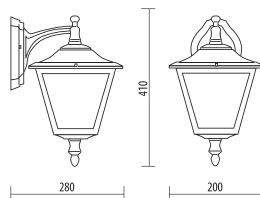

CODE	DESCRIPTION	LAMP	VOLUME	ENERGY CLASS	COLOR
DB.0572	D.7025/STL/BLK	E27 - max 60W	0,025	A > D	■
DB.0573	D.7025/SPL/BLK	E27 - max 60W	0,025	A > D	■
DB.0575	D.7025/S/BLK	E27 - max 60W	0,025	A > D	■

Available hand shaded colors: black-rust (BLK-RST), black-green (BLK-GRN), black-gold (BLK-GLD), black-silver (BLK-SLV)