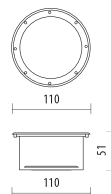

LIGHT UP

Recessed lighting fixture for floor or ground fixing with body in die-cast aluminium with recessed box in reinforced thermoplastic.

Outer frame in stainless steel 4 mm, diffuser in tempered glass 10 mm, silicon rubber gasket, reflector in polished aluminium.

Suitable for outdoor use: garden, court, porch, walkway, stair

35023