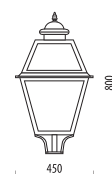

CODE	DESCRIPTION	LAMP	VOLUME	ENERGY CLASS	COLOR
DB.0536	A.677GIG/P12B/1/BLK	E27 - max 100W	0,90	A > D	■
DB.1224	A.677GIG/B11N/BLK	E27 - max 100W	0,60	A > D	■

Available with METAL HALIDE or SODIUM

IP65

U.V.
RESISTANT