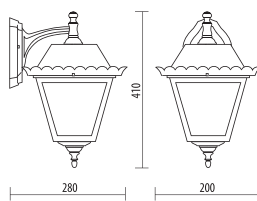

CODE	DESCRIPTION	LAMP	VOLUME	ENERGY CLASS	COLOR
DB.0167	D.7020/STL/BLK	E27 - max 60W	0,025	A > D	■
DB.0168	D.7020/SPL/BLK	E27 - max 60W	0,025	A > D	■
DB.0383	D.7020/S/BLK	E27 - max 60W	0,025	A > D	■

Available hand shaded colors: black-rust (BLK-RST), black-green (BLK-GRN), black-gold (BLK-GLD), black-silver (BLK-SLV)