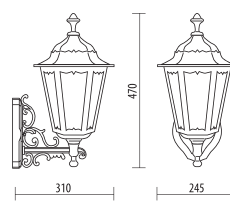

CODE	DESCRIPTION	LAMP	VOLUME	ENERGY CLASS	COLOR
DB.0014	D.8302/STL/BLK	E27 - max 60W	0,025	A D	■
DB.0013	D.8302/SPL/BLK	E27 - max 60W	0,025	A D	■
DB.0255	D.8302/STBA/BLK	E27 - max 60W	0,035	A D	■
DB.0141	D.8302/S/BLK	E27 - max 60W	0,025	A D	■

Available hand shaded colors: black-rust (BLK-RST), black-green (BLK-GRN), black-gold (BLK-GLD), black-silver (BLK-SLV)