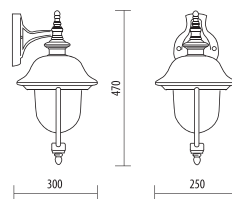

CODE	DESCRIPTION	LAMP	VOLUME	ENERGY CLASS	COLOR
DB.0529	A.9002/STP/BLK-COP	E27 - max 60W	0,04	A > D	Black-Copper
DB.0530	A.9002/SPP/BLK-COP	E27 - max 60W	0,04	A > D	Black-Copper
DB.0532	A.9002/S/BLK-COP	E27 - max 60W	0,04	A > D	Black-Copper

Colors available: black (BLK), black-copper(BLK-COP)