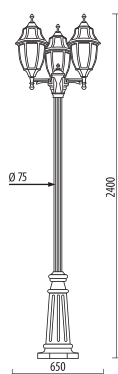

CODE	DESCRIPTION	LAMP	VOLUME	ENERGY CLASS	COLOR
DB.0327	A.587/P191/3/F6/BLK	E27 - max 60W	0,30	A > D	■
DB.0526	A.587/LE/BLK	E27 - max 60W	0,03	A > D	■

Colors available: black (BLK), white (WHT), anthracite (ANT), metal silver (MTL-SLV)