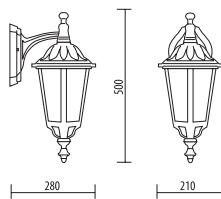

CODE	DESCRIPTION	LAMP	VOLUME	ENERGY CLASS	COLOR
DB.0370	D.377/STL/BLK	E27 - max 60W	0,025	A > D	■
DB.0368	D.377/SPL/BLK	E27 - max 60W	0,025	A > D	■
DB.0072	D.377/STR/BLK	E27 - max 60W	0,035	A > D	■
DB.0071	D.377/SPR/BLK	E27 - max 60W	0,035	A > D	■

Available hand shaded colors: black-rust (BLK-RST), black-green (BLK-GRN), black-gold (BLK-GLD), black-silver (BLK-SLV)

LED Available on request with LED 10W-950lm-4000K

FIXING KIT INCLUDED

IP44

CE

U.V. RESISTANT

♻️

♻️

♻️

♻️

♻️

♻️

♻️