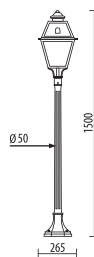

CODE	DESCRIPTION	LAMP	VOLUME	ENERGY CLASS	COLOR
DB.0434	A.1780/P191/3/F5/BLK	E27 - max 60W	0,30	A > D	■
DB.1213	A.1780/P112ESA/BLK	E27 - max 60W	0,15	A > D	■
DB.0392	A.1780/LE/BLK	E27 - max 60W	0,055	A > D	■

Colors available: black (BLK), white (WHT), anthracite (ANT), metal silver (MTL-SLV)

IP44