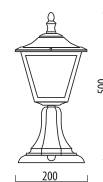

CODE	DESCRIPTION	LAMP	VOLUME	ENERGY CLASS	COLOR
DB.0570	D.7025/DP190/3/F6/BLK	E27 - max 60W	0,18	A > D	■
DB.0571	D.7025/PLEN/BLK	E27 - max 60W	0,06	A > D	■
DB.0574	D.7025/LE/BLK	E27 - max 60W	0,025	A > D	■

Available hand shaded colors: black-rust (BLK-RST), black-green (BLK-GRN), black-gold (BLK-GLD), black-silver (BLK-SLV)