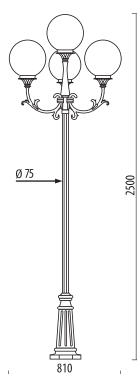

CODE	DESCRIPTION	LAMP	VOLUME	ENERGY CLASS	COLOR
DB.0324	A.0107/P191/25/3+1/B60/WHT/OP	E27 - max 60W	0,30	A > D	☐
DB.0655	A.0107/P190/30/1/WHT/OP	E27 - max 60W	0,15	A > D	☐

Colors available: black (BLK), white (WHT), anthracite (ANT), metal silver (MTL-SLV)