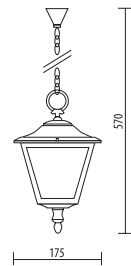

CODE	DESCRIPTION	LAMP	VOLUME	ENERGY CLASS	COLOR
DB.0386	D.7010/STLL/BLK	E27 - max 60W	0,02	A > D	■
DB.0399	D.7010/SPLL/BLK	E27 - max 60W	0,02	A > D	■
DB.0085	D.7010/STP/BLK	E27 - max 60W	0,02	A > D	■
DB.0084	D.7010/SPP/BLK	E27 - max 60W	0,02	A > D	■
DB.0086	D.7010/S/BLK	E27 - max 60W	0,02	A > D	■

Available hand shaded colors: black-rust (BLK-RST), black-green (BLK-GRN), black-gold (BLK-GLD), black-silver (BLK-SLV)

IP44