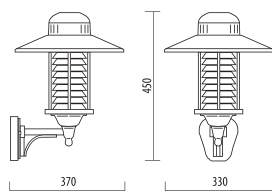

CODE	DESCRIPTION	LAMP	VOLUME	ENERGY CLASS	COLOR
DB.0395	A.9005/WB/MTL-SLV	E27 - max 60W	0,025	A D	■

Colors available: black (BLK), white (WHT), anthracite (ANT), metal silver (MTL-SLV)