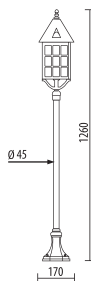

CODE	DESCRIPTION	LAMP	VOLUME	ENERGY CLASS	COLOR
DB.0361	D.7016/DP190/3/F6/BLK	E27 - max 60W	0,18	A > D	■
DB.0438	D.7016/PLEN/BLK	E27 - max 60W	0,06	A > D	■
DB.0196	D.7016/LE/BLK	E27 - max 60W	0,025	A > D	■

Available hand shaded colors: black-rust (BLK-RST), black-green (BLK-GRN), black-gold (BLK-GLD), black-silver (BLK-SLV)