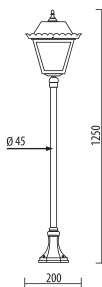

CODE	DESCRIPTION	LAMP	VOLUME	ENERGY CLASS	COLOR
DB.0379	D.7020/DP190/3/F6/BLK	E27 - max 60W	0,18	A > D	■
DB.0271	D.7020/PLEN/BLK	E27 - max 60W	0,06	A > D	■
DB.0169	D.7020/LE/BLK	E27 - max 60W	0,025	A > D	■

Available hand shaded colors: black-rust (BLK-RST), black-green (BLK-GRN), black-gold (BLK-GLD), black-silver (BLK-SLV)