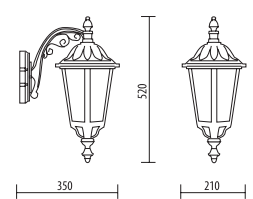

CODE	DESCRIPTION	LAMP	VOLUME	ENERGY CLASS	COLOR
DB.0370	D.377/STL/BLK	E27 - max 60W	0,025	A > D	■
DB.0368	D.377/SPL/BLK	E27 - max 60W	0,025	A > D	■
DB.0072	D.377/STR/BLK	E27 - max 60W	0,035	A > D	■
DB.0071	D.377/SPR/BLK	E27 - max 60W	0,035	A > D	■

Available hand shaded colors: black-rust (BLK-RST), black-green (BLK-GRN), black-gold (BLK-GLD), black-silver (BLK-SLV)

LED Available on request with LED 10W-950lm-4000K

FIXING KIT INCLUDED

IP44

CE

U.V. RESISTANT

♻️

♻️

♻️

♻️

♻️

♻️

♻️