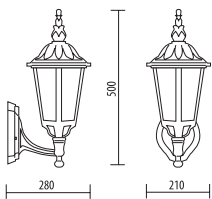

CODE	DESCRIPTION	LAMP	VOLUME	ENERGY CLASS	COLOR
DB.0370	D.377/STL/BLK	E27 - max 60W	0,025	A > D	■
DB.0368	D.377/SPL/BLK	E27 - max 60W	0,025	A > D	■
DB.0072	D.377/STR/BLK	E27 - max 60W	0,035	A > D	■
DB.0071	D.377/SPR/BLK	E27 - max 60W	0,035	A > D	■

Available hand shaded colors: black-rust (BLK-RST), black-green (BLK-GRN), black-gold (BLK-GLD), black-silver (BLK-SLV)

LED Available on request with LED 10W-950lm-4000K

FIXING KIT INCLUDED

IP44

CE

U.V. RESISTANT

♻️

♻️

♻️

♻️

♻️

♻️

♻️