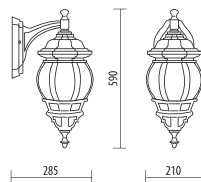

CODE	DESCRIPTION	LAMP	VOLUME	ENERGY CLASS	COLOR
DB.0353	D.577/M/STL/BLK	E27 - max 60W	0,035	A > D	■
DB.0354	D.577/M/SPL/BLK	E27 - max 60W	0,035	A > D	■
DB.0001	D.577/M/STBA/BLK	E27 - max 60W	0,05	A > D	■

Available hand shaded colors: black-rust (BLK-RST), black-green (BLK-GRN), black-gold (BLK-GLD), black-silver (BLK-SLV)