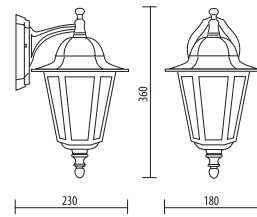

CODE	DESCRIPTION	LAMP	VOLUME	ENERGY CLASS	COLOR
DB.0409	D.7030/STLL/BLK	E27 - max 60W	0,02	A D	■
DB.0387	D.7030/SPLL/BLK	E27 - max 60W	0,02	A D	■

Available hand shaded colors: black-rust (BLK-RST), black-green (BLK-GRN), black-gold (BLK-GLD), black-silver (BLK-SLV)