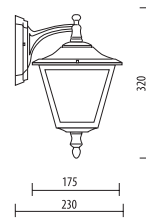

CODE	DESCRIPTION	LAMP	VOLUME	ENERGY CLASS	COLOR
DB.0386	D.7010/STLL/BLK	E27 - max 60W	0,02	A > D	■
DB.0399	D.7010/SPLL/BLK	E27 - max 60W	0,02	A > D	■
DB.0085	D.7010/STP/BLK	E27 - max 60W	0,02	A > D	■
DB.0084	D.7010/SPP/BLK	E27 - max 60W	0,02	A > D	■
DB.0086	D.7010/S/BLK	E27 - max 60W	0,02	A > D	■

Available hand shaded colors: black-rust (BLK-RST), black-green (BLK-GRN), black-gold (BLK-GLD), black-silver (BLK-SLV)

IP44