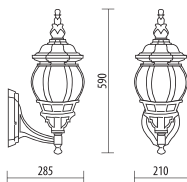

CODE	DESCRIPTION	LAMP	VOLUME	ENERGY CLASS	COLOR
DB.0353	D.577/M/STL/BLK	E27 - max 60W	0,035	A > D	■
DB.0354	D.577/M/SPL/BLK	E27 - max 60W	0,035	A > D	■
DB.0001	D.577/M/STBA/BLK	E27 - max 60W	0,05	A > D	■

Available hand shaded colors: black-rust (BLK-RST), black-green (BLK-GRN), black-gold (BLK-GLD), black-silver (BLK-SLV)