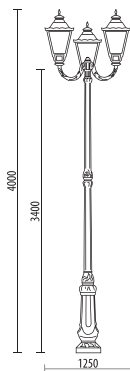

Available on request with METAL HALIDE or SODIUM.

Available on request with LED 25W-2500lm-4000K

IP55

D.50-MILANO

BIG SIZE

D.50-MILANO/CLASSIC3/3/B27/BLK

D.50-MILANO/FORUM2/3/B28/BLK

OPENING SYSTEM
EASY-ACCESS