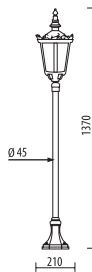

CODE	DESCRIPTION	LAMP	VOLUME	ENERGY CLASS	COLOR
DB.0288	D.700/DP190/3/F12/BLK	E27 - max 60W	0,18	A D	■
DB.0485	D.700/DP190/3/F12/WHT	E27 - max 60W	0,18	A D	□
DB.0254	D.700/PLEN/BLK	E27 - max 60W	0,06	A D	■
DB.0290	D.700/PLEN/WHT	E27 - max 60W	0,06	A D	□
DB.0015	D.700/LE/BLK	E27 - max 60W	0,03	A D	■
DB.0261	D.700/LE/WHT	E27 - max 60W	0,03	A D	□

Available hand shaded colors: black-rust (BLK-RST), black-green (BLK-GRN), black-gold (BLK-GLD), black-silver (BLK-SLV), white-gold (WHT-GLD)

LED Available on request with LED 10W-950lm-4000K

FIXING KIT INCLUDED | IP44 | CE | U.V. RESISTANT | ♻️