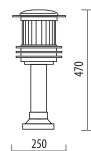

CODE	DESCRIPTION	LAMP	VOLUME	ENERGY CLASS	COLOR
DB.0453	A.1998/P191/3/F5/BLK	E27 - max 60W	0,25	A > D	■
DB.0908	A.1998/P185/1/BLK	E27 - max 60W	0,10	A > D	■
DB.0551	A.1998/P110L/BLK	E27 - max 60W	0,09	A > D	■
DB.0547	A.1998/L/BLK	E27 - max 60W	0,03	A > D	■

Colors available: black (BLK), white (WHT), anthracite (ANT), metal silver (MTL-SLV)