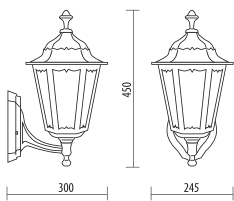

CODE	DESCRIPTION	LAMP	VOLUME	ENERGY CLASS	COLOR
DB.0014	D.8302/STL/BLK	E27 - max 60W	0,025	A D	■
DB.0013	D.8302/SPL/BLK	E27 - max 60W	0,025	A D	■
DB.0255	D.8302/STBA/BLK	E27 - max 60W	0,035	A D	■
DB.0141	D.8302/S/BLK	E27 - max 60W	0,025	A D	■

Available hand shaded colors: black-rust (BLK-RST), black-green (BLK-GRN), black-gold (BLK-GLD), black-silver (BLK-SLV)