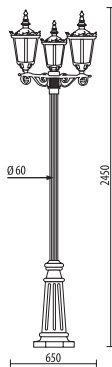

CODE	DESCRIPTION	LAMP	VOLUME	ENERGY CLASS	COLOR
DB.0288	D.700/DP190/3/F12/BLK	E27 - max 60W	0,18	A D	■
DB.0485	D.700/DP190/3/F12/WHT	E27 - max 60W	0,18	A D	□
DB.0254	D.700/PLEN/BLK	E27 - max 60W	0,06	A D	■
DB.0290	D.700/PLEN/WHT	E27 - max 60W	0,06	A D	□
DB.0015	D.700/LE/BLK	E27 - max 60W	0,03	A D	■
DB.0261	D.700/LE/WHT	E27 - max 60W	0,03	A D	□

Available hand shaded colors: black-rust (BLK-RST), black-green (BLK-GRN), black-gold (BLK-GLD), black-silver (BLK-SLV), white-gold (WHT-GLD)

LED Available on request with LED 10W-950lm-4000K

FIXING KIT INCLUDED | IP44 | CE | U.V. RESISTANT | ♻️