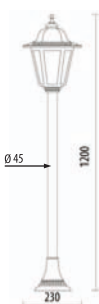

D.8100

MEDIUM SIZE

Light fitting for wall or ground fixing with medium size lantern and arm/base in resin material Duralighting®; diffuser in polycarbonate UV stabilized.
Post DP190 in resin material with an internal galvanized steel pipe.
Fixing kit included.
Suitable for outdoor use: garden, court, balcony, porch, residential area, walkway, small square

CODE	DESCRIPTION	LAMP	VOLUME	ENERGY CLASS	COLOR
DB.0569	D.8100/DP190/3/F12/BLK	E27 - max 60W	0,18	A D	■
DB.0703	D.8100/DP190/3/F12/WHT	E27 - max 60W	0,18	A D	□
DB.0296	D.8100/PLEN/RD/BLK	E27 - max 60W	0,06	A D	■
DB.0322	D.8100/PLEN/RD/WHT	E27 - max 60W	0,06	A D	□
DB.0306	D.8100/RD/BLK	E27 - max 60W	0,025	A D	■
DB.0323	D.8100/RD/WHT	E27 - max 60W	0,025	A D	□

Available hand shaded colors: black-rust (BLK-RST), black-green (BLK-GRN), black-gold (BLK-GLD), black-silver (BLK-SLV), white-gold (WHT-GLD)