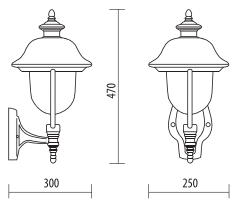

CODE	DESCRIPTION	LAMP	VOLUME	ENERGY CLASS	COLOR
DB.0529	A.9002/STP/BLK-COP	E27 - max 60W	0,04	A > D	Black-Copper
DB.0530	A.9002/SPP/BLK-COP	E27 - max 60W	0,04	A > D	Black-Copper
DB.0532	A.9002/S/BLK-COP	E27 - max 60W	0,04	A > D	Black-Copper

Colors available: black (BLK), black-copper(BLK-COP)