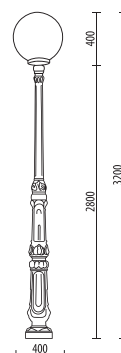

MG1

BIG SIZE

Light fitting for wall or ground fixing with globe in PMMA diam. cm 40.
Arm in extruded aluminium.
Post FORUM1-CLASSIC2-FORUM2 in resin material with an internal galvanized steel pipe and polyurethane foam core.
Fixing kit included.
Suitable for outdoor use: garden, court, residential area, park, square, walkway

CODE	DESCRIPTION	LAMP	VOLUME	ENERGY CLASS	COLOR
DB.0222	MG1/FORUM1/40/1/BLK/OP	E27 - max 100W	0,30	A D	■
DB.1032	MG1/CLASSIC2/40/1/BLK/OP	E27 - max 100W	0,40	A D	■

Available on request with METAL HALIDE or SODIUM.