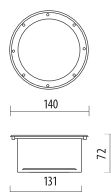

LIGHT UP

Recessed lighting fixture for floor or ground fixing with body in die-cast aluminium with recessed box in reinforced thermoplastic.

Outer frame in stainless steel 4 mm, diffuser in tempered glass 10 mm, silicon rubber gasket, reflector in polished aluminium.

Suitable for outdoor use: garden, court, porch, walkway, stair

35023

35031

35033

CODE	DESCRIPTION	LAMP	VOLUME	ENERGY CLASS
35023	LT.35023/R	LED 8W -580 lm	0,001	A>D
35031	LT.35031/R	LED 12W -1100 lm	0,002	A>D
35033	LT.35033/R	LED 12,5W - 650 lm	0,003	A>D