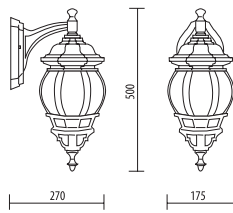

CODE	DESCRIPTION	LAMP	VOLUME	ENERGY CLASS	COLOR
DB.0054	D.577/P/STL/BLK	E27 - max 60W	0,025	A D	■
DB.0053	D.577/P/SPL/BLK	E27 - max 60W	0,025	A D	■
DB.0046	D.577/P/STR/BLK	E27 - max 60W	0,035	A D	■
DB.0045	D.577/P/SPR/BLK	E27 - max 60W	0,035	A D	■

Available hand shaded colors: black-rust (BLK-RST), black-green (BLK-GRN), black-gold (BLK-GLD), black-silver (BLK-SLV)

LED Available on request with LED 10W-950lm-4000K

FIXING KIT INCLUDED

IP44

CE

U.V. RESISTANT

♻️

♻️

♻️

♻️

♻️

♻️

♻️