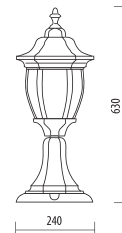

CODE	DESCRIPTION	LAMP	VOLUME	ENERGY CLASS	COLOR
DB.0904	A.588/P191/3/F6/BLK	E27 - max 60W	0,30	A > D	■
DB.0903	A.588/LE/BLK	E27 - max 60W	0,03	A > D	■

Colors available: black (BLK), white (WHT), anthracite (ANT), metal silver (MTL-SLV)