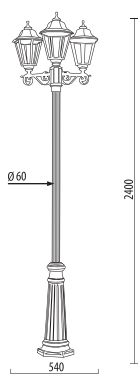

D.8100

MEDIUM SIZE

Light fitting for wall or ground fixing with medium size lantern and arm/base in resin material Duralighting®; diffuser in polycarbonate UV stabilized.
Post DP190 in resin material with an internal galvanized steel pipe.
Fixing kit included.
Suitable for outdoor use: garden, court, balcony, porch, residential area, walkway, small square

CODE	DESCRIPTION	LAMP	VOLUME	ENERGY CLASS	COLOR
DB.0569	D.8100/DP190/3/F12/BLK	E27 - max 60W	0,18	A D	■
DB.0703	D.8100/DP190/3/F12/WHT	E27 - max 60W	0,18	A D	□
DB.0296	D.8100/PLEN/RD/BLK	E27 - max 60W	0,06	A D	■
DB.0322	D.8100/PLEN/RD/WHT	E27 - max 60W	0,06	A D	□
DB.0306	D.8100/RD/BLK	E27 - max 60W	0,025	A D	■
DB.0323	D.8100/RD/WHT	E27 - max 60W	0,025	A D	□

Available hand shaded colors: black-rust (BLK-RST), black-green (BLK-GRN), black-gold (BLK-GLD), black-silver (BLK-SLV), white-gold (WHT-GLD)