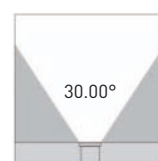

Suitable for outdoor use: garden, court, porch, walkway, stair

35023

35031

35033

CODE	DESCRIPTION	LAMP	VOLUME	ENERGY CLASS
35023	LT.35023/R	LED 8W -580 lm	0,001	A>D
35031	LT.35031/R	LED 12W -1100 lm	0,002	A>D
35033	LT.35033/R	LED 12,5W - 650 lm	0,003	A>D