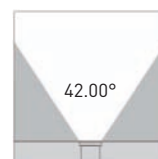

Suitable for outdoor use: garden, court, porch, walkway, stair

35023

35031

35033

CODE	DESCRIPTION	LAMP	VOLUME	ENERGY CLASS
35023	LT.35023/R	LED 8W -580 lm	0,001	A>D
35031	LT.35031/R	LED 12W -1100 lm	0,002	A>D
35033	LT.35033/R	LED 12,5W - 650 lm	0,003	A>D