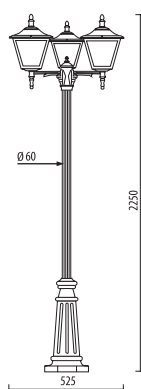

CODE	DESCRIPTION	LAMP	VOLUME	ENERGY CLASS	COLOR
DB.0219	D.7010/DP190/3/F6/BLK	E27 - max 60W	0,18	A > D	■
DB.0088	D.7010/PLEN/BLK	E27 - max 60W	0,06	A > D	■
DB.0087	D.7010/LE/BLK	E27 - max 60W	0,02	A > D	■

Available hand shaded colors: black-rust (BLK-RST), black-green (BLK-GRN), black-gold (BLK-GLD), black-silver (BLK-SLV)