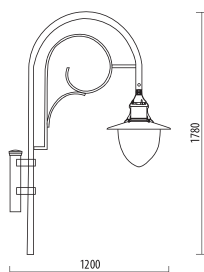

CODE	DESCRIPTION	LAMP	VOLUME	ENERGY CLASS	COLOR
DB.0657	LAMPARA/B25/BLK/OP	E27 - max 100W	0,40	A > D	■

Available on request with METAL HALIDE or SODIUM.