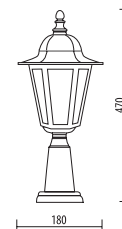

CODE	DESCRIPTION	LAMP	VOLUME	ENERGY CLASS	COLOR
DB.0231	D.7030/PLEN/BLK	E27 - max 60W	0,02	A D	■
DB.0138	D.7030/LE/BLK	E27 - max 60W	0,02	A D	■
DB.0232	D.7030/LT/BLK	E27 - max 60W	0,02	A D	■

Available hand shaded colors: black-rust (BLK-RST), black-green (BLK-GRN), black-gold (BLK-GLD), black-silver (BLK-SLV)