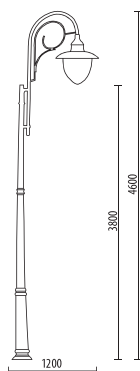

CODE	DESCRIPTION	LAMP	VOLUME	ENERGY CLASS	COLOR
DB.0501	LAMPARA/FORUM2/B25/BLK/OP	E27 - max 100W	0,80	A > D	■

Available on request with METAL HALIDE or SODIUM.