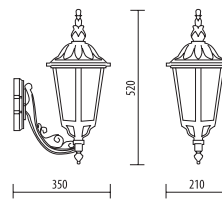

CODE	DESCRIPTION	LAMP	VOLUME	ENERGY CLASS	COLOR
DB.0370	D.377/STL/BLK	E27 - max 60W	0,025	A > D	■
DB.0368	D.377/SPL/BLK	E27 - max 60W	0,025	A > D	■
DB.0072	D.377/STR/BLK	E27 - max 60W	0,035	A > D	■
DB.0071	D.377/SPR/BLK	E27 - max 60W	0,035	A > D	■

Available hand shaded colors: black-rust (BLK-RST), black-green (BLK-GRN), black-gold (BLK-GLD), black-silver (BLK-SLV)

LED Available on request with LED 10W-950lm-4000K

FIXING KIT INCLUDED

IP44

CE

U.V. RESISTANT

♻️

♻️

♻️

♻️

♻️

♻️

♻️