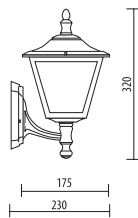

CODE	DESCRIPTION	LAMP	VOLUME	ENERGY CLASS	COLOR
DB.0386	D.7010/STLL/BLK	E27 - max 60W	0,02	A > D	■
DB.0399	D.7010/SPLL/BLK	E27 - max 60W	0,02	A > D	■
DB.0085	D.7010/STP/BLK	E27 - max 60W	0,02	A > D	■
DB.0084	D.7010/SPP/BLK	E27 - max 60W	0,02	A > D	■
DB.0086	D.7010/S/BLK	E27 - max 60W	0,02	A > D	■

Available hand shaded colors: black-rust (BLK-RST), black-green (BLK-GRN), black-gold (BLK-GLD), black-silver (BLK-SLV)

IP44