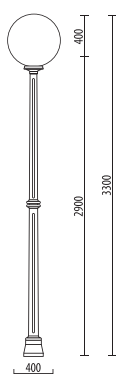

MG1

BIG SIZE

Light fitting for wall or ground fixing with globe in PMMA diam. cm 40.
Arm in extruded aluminium.
Post FORUM1-CLASSIC2-FORUM2 in resin material with an internal galvanized steel pipe and polyurethane foam core.
Fixing kit included.
Suitable for outdoor use: garden, court, residential area, park, square, walkway

CODE	DESCRIPTION	LAMP	VOLUME	ENERGY CLASS	COLOR
DB.0222	MG1/FORUM1/40/1/BLK/OP	E27 - max 100W	0,30	A D	■
DB.1032	MG1/CLASSIC2/40/1/BLK/OP	E27 - max 100W	0,40	A D	■

Available on request with METAL HALIDE or SODIUM.