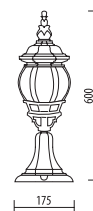

CODE	DESCRIPTION	LAMP	VOLUME	ENERGY CLASS	COLOR
DB.0301	D.577/P/DP190/3/F6/BLK	E27 - max 60W	0,18	A > D	■
DB.0047	D.577/P/PLEN/BLK	E27 - max 60W	0,06	A > D	■
DB.0052	D.577/P/PLEN4007/BLK	E27 - max 60W	0,06	A > D	■
DB.0005	D.577/P/LE/BLK	E27 - max 60W	0,025	A > D	■

Available hand shaded colors: black-rust (BLK-RST), black-green (BLK-GRN), black-gold (BLK-GLD), black-silver (BLK-SLV)

Available on request with LED 10W-950lm-4000K

IP44