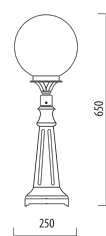

A.0107

MEDIUM SIZE

CODE	DESCRIPTION	LAMP	VOLUME	ENERGY CLASS	COLOR
DB.1216	A.0107/P112ESA/25/WHT/OP	E27 - max 60W	0,09	A > D	☐
DB.0652	A.0107/P108/25/WHT/OP	E27 - max 60W	0,09	A > D	☐
DB.0420	A.0107/P035/25/WHT/OP	E27 - max 60W	0,025	A > D	☐
DB.0483	A.0107/LE/25/WHT/OP	E27 - max 60W	0,025	A > D	☐

Colors available: black (BLK), white (WHT), anthracite (ANT), metal silver (MTL-SLV)