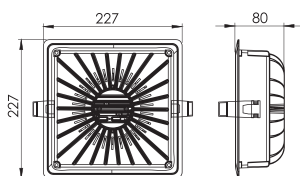

CODE	DESCRIPTION	LAMP	VOLUME	ENERGY CLASS	FRAME COLOR
DB.0478	ALPHA-LED/WHT/N	LED 25W - 4000K - 2000lm	0,006	A+	□
DB.0514	ALPHA-LED/MTL-SLV/N	LED 25W - 4000K - 2000lm	0,006	A+	■
DB.1042	ALPHA-LED/WHT/W	LED 25W - 2700K - 1650lm	0,006	A+	□
DB.0825	ALPHA-LED/MTL-SLV/W	LED 25W - 2700K - 1650lm	0,006	A+	■