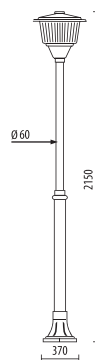

Fixing kit included.

Suitable for outdoor use: garden, court, porch, residential area, walkway, park, small square

ANDROMEDA/P185/3/F5/BLK

ANDROMEDA/P185/1/BLK

ANDROMEDA/P110L/BLK

CODE	DESCRIPTION	LAMP	VOLUME	ENERGY CLASS	COLOR
DB.0907	ANDROMEDA/P185/3/F5/BLK	E27 - max 60W	0,25	A > D	■
DB.0210	ANDROMEDA/P185/1/BLK	E27 - max 60W	0,15	A > D	■
DB.0787	ANDROMEDA/P110L/BLK	E27 - max 60W	0,09	A > D	■