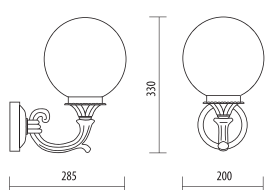

Colors available: black (BLK), white (WHT), anthracite (ANT), metal silver (MTL-SLV)

A.0107

MEDIUM SIZE

A.0107/ST/20/WHT/OP

A.0107/STN/25/WHT/OP

A.0107/ST/20/2/WHT/OP

CODE	DESCRIPTION	LAMP	VOLUME	ENERGY CLASS	COLOR
DB.0481	A.0107/ST/20/WHT/OP	E27 - max 60W	0,020	A > D	<input type="checkbox"/>
DB.0215	A.0107/STN/25/WHT/OP	E27 - max 60W	0,025	A > D	<input type="checkbox"/>
DB.0482	A.0107/ST/20/2/WHT/OP	E27 - max 60W	0,035	A > D	<input type="checkbox"/>