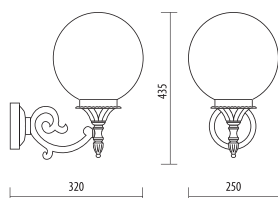

Colors available: black (BLK), white (WHT), anthracite (ANT), metal silver (MTL-SLV)

A.0107

MEDIUM SIZE

A.0107/ST/20/WHT/OP

A.0107/STN/25/WHT/OP

A.0107/ST/20/2/WHT/OP

CODE	DESCRIPTION	LAMP	VOLUME	ENERGY CLASS	COLOR
DB.0481	A.0107/ST/20/WHT/OP	E27 - max 60W	0,020	A > D	<input type="checkbox"/>
DB.0215	A.0107/STN/25/WHT/OP	E27 - max 60W	0,025	A > D	<input type="checkbox"/>
DB.0482	A.0107/ST/20/2/WHT/OP	E27 - max 60W	0,035	A > D	<input type="checkbox"/>