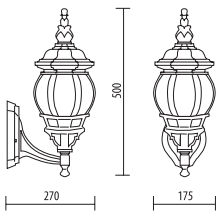

CODE	DESCRIPTION	LAMP	VOLUME	ENERGY CLASS	COLOR
DB.0054	D.577/P/STL/BLK	E27 - max 60W	0,025	A D	■
DB.0053	D.577/P/SPL/BLK	E27 - max 60W	0,025	A D	■
DB.0046	D.577/P/STR/BLK	E27 - max 60W	0,035	A D	■
DB.0045	D.577/P/SPR/BLK	E27 - max 60W	0,035	A D	■

Available hand shaded colors: black-rust (BLK-RST), black-green (BLK-GRN), black-gold (BLK-GLD), black-silver (BLK-SLV)

LED Available on request with LED 10W-950lm-4000K

FIXING KIT INCLUDED

IP44

CE

U.V. RESISTANT

♻️

♻️

♻️

♻️

♻️

♻️

♻️