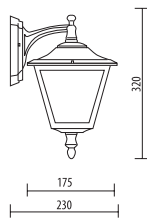

CODE	DESCRIPTION	LAMP	VOLUME	ENERGY CLASS	COLOR
DB.0386	D.7010/STLL/BLK	E27 - max 60W	0,02	A > D	■
DB.0399	D.7010/SPLL/BLK	E27 - max 60W	0,02	A > D	■
DB.0085	D.7010/STP/BLK	E27 - max 60W	0,02	A > D	■
DB.0084	D.7010/SPP/BLK	E27 - max 60W	0,02	A > D	■
DB.0086	D.7010/S/BLK	E27 - max 60W	0,02	A > D	■

Available hand shaded colors: black-rust (BLK-RST), black-green (BLK-GRN), black-gold (BLK-GLD), black-silver (BLK-SLV)

IP44